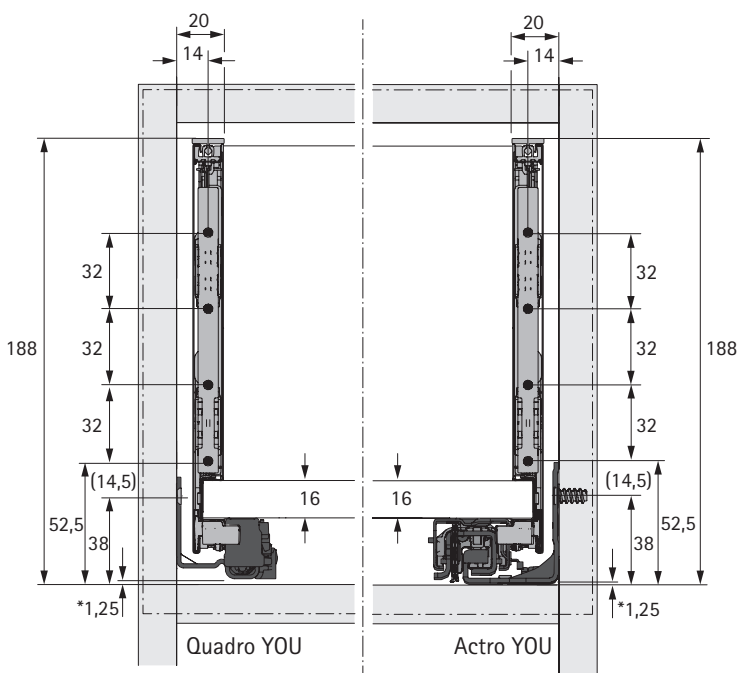

H 101

* Push to open Silent

H 139

* Push to open Silent

H 187

* Push to open Silent

H 251

* Push to open Silent