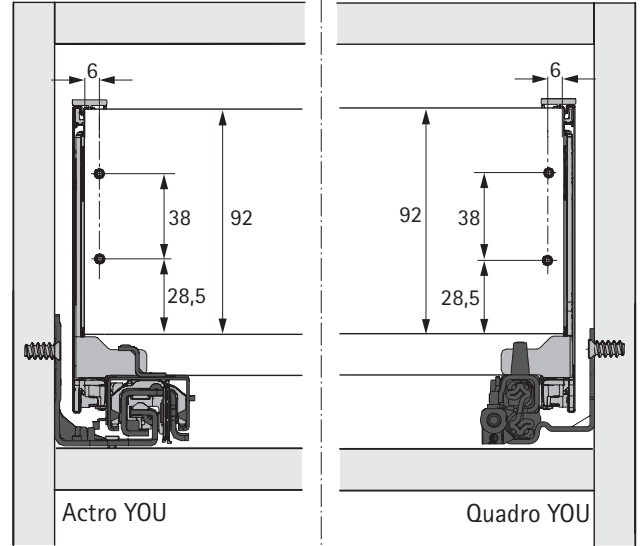

H 187

* Push to open Silent

H 251

* Push to open Silent

H 101

H 139

H 187

H 251

H 101

H 139

H 187

H 251

NL mm	Actro YOU Quadro YOU b1 mm	Actro YOU b2 mm (XL 70 kg)	Quadro YOU		Actro YOU		
			XS 10 kg	M 30 kg	XS 10 kg	L 40 kg	XL 70 kg
270	160						
300	160						
350	224						
400	224						
450	256	288					
500	256	320					
550	256	320					
600	256	320					
650	256	416					