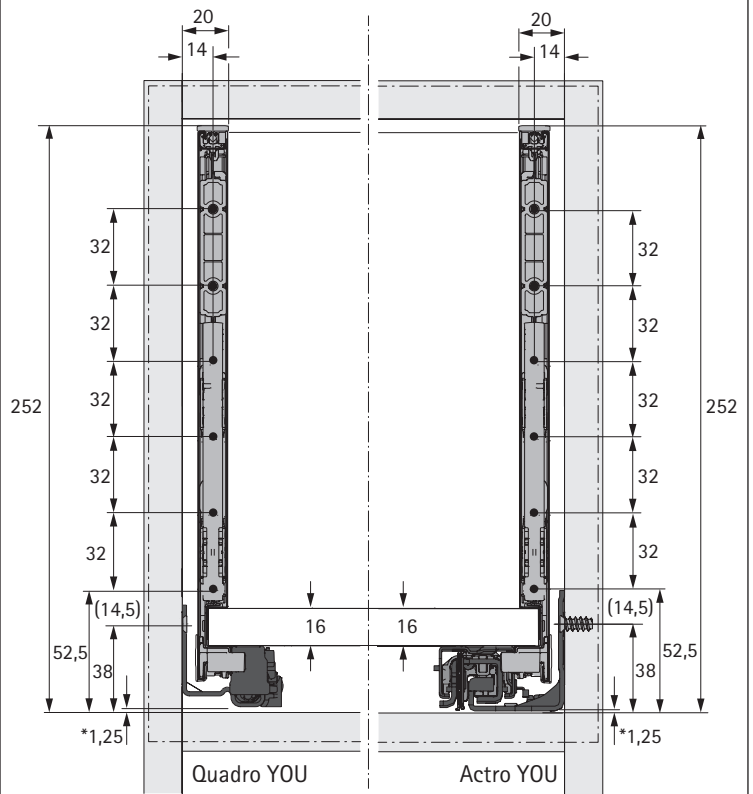

H 101

* Push to open Silent

H 139

* Push to open Silent

H 187

* Push to open Silent

H 251

* Push to open Silent