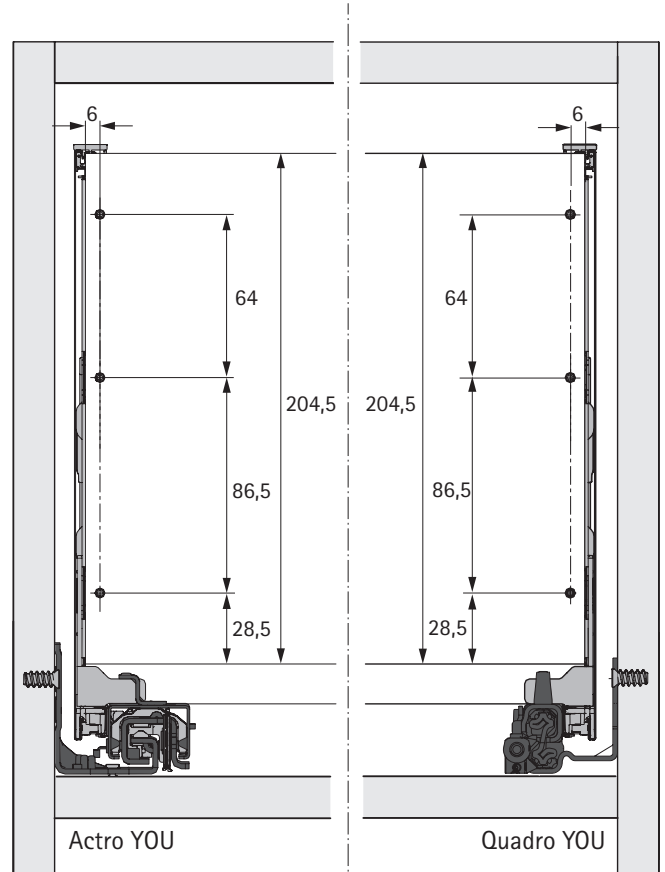

H 101

H 139

H 187

H 251

NL mm	Actro YOU Quadro YOU b1 mm	Actro YOU b2 mm (XL 70 kg)	Quadro YOU		Actro YOU		
			XS 10 kg	M 30 kg	XS 10 kg	L 40 kg	XL 70 kg
270	160						
300	160						
350	224						
400	224						
450	256	288					
500	256	320					
550	256	320					
600	256	320					
650	256	416					