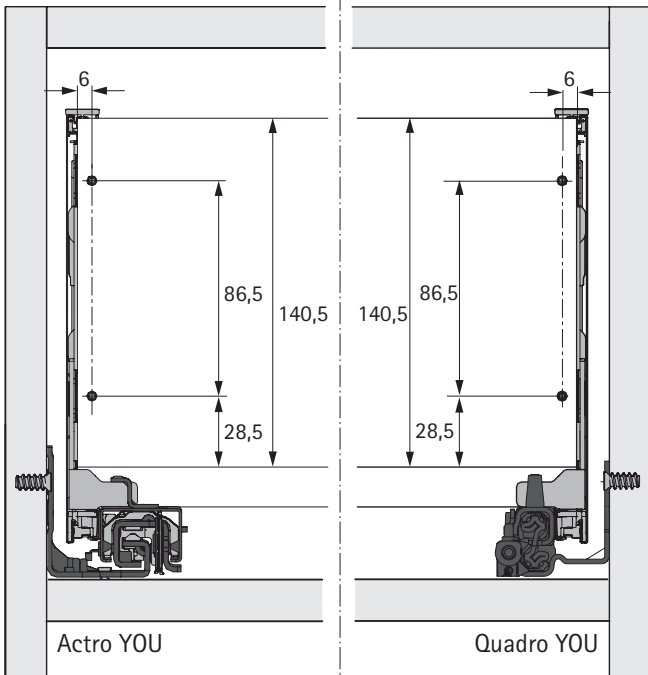

H 101

H 139

H 187

H 251

NL mm	Actro YOU Quadro YOU b1 mm	Actro YOU b2 mm (XL 70 kg)	Quadro YOU		Actro YOU		
			XS 10 kg	M 30 kg	XS 10 kg	L 40 kg	XL 70 kg
270	160						
300	160						
350	224						
400	224						
450	256	288					
500	256	320					
550	256	320					
600	256	320					
650	256	416					