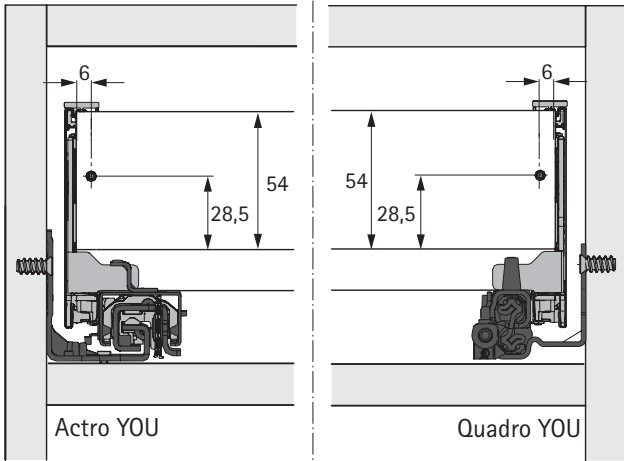

H 187

* Push to open Silent

H 251

* Push to open Silent

H 101

H 139

H 187

H 251

H 101

H 139

H 187

H 251

NL mm	Actro YOU Quadro YOU b1 mm	Actro YOU b2 mm (XL 70 kg)	Quadro YOU		Actro YOU		
			XS 10 kg	M 30 kg	XS 10 kg	L 40 kg	XL 70 kg
270	160						
300	160						
350	224						
400	224						
450	256	288					
500	256	320					
550	256	320					
600	256	320					
650	256	416					